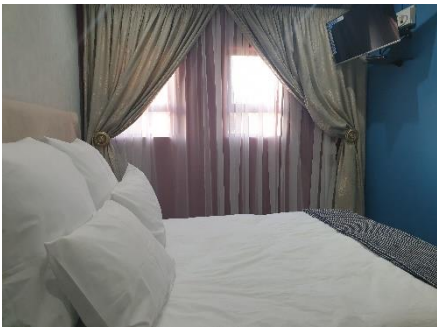

*ROOM RATES *ALL PRICES INCLUSIVE OF BREAKFAST*

STANDARD ROOM - SINGLE RATE - R 950.00 PER NIGHT

DOUBLE RATE - R 1050.00 PER NIGHT

INCLUDED: DOUBLE BED, TV, CLOSET, TEA STATION, PRIVATE BATHROOMS WITH BATH TUB/SHOWER