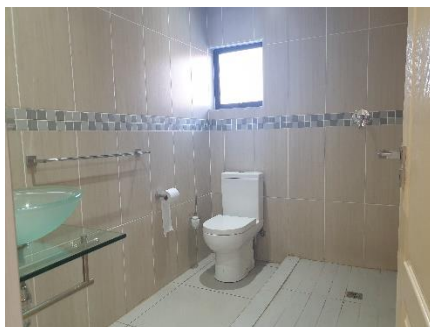

*ROOM RATES *ALL PRICES INCLUSIVE OF BREAKFAST*

STANDARD ROOM - SINGLE RATE - R 950.00 PER NIGHT

DOUBLE RATE - R 1050.00 PER NIGHT

INCLUDED: DOUBLE BED, TV, CLOSET, TEA STATION, PRIVATE BATHROOMS WITH BATH TUB/SHOWER